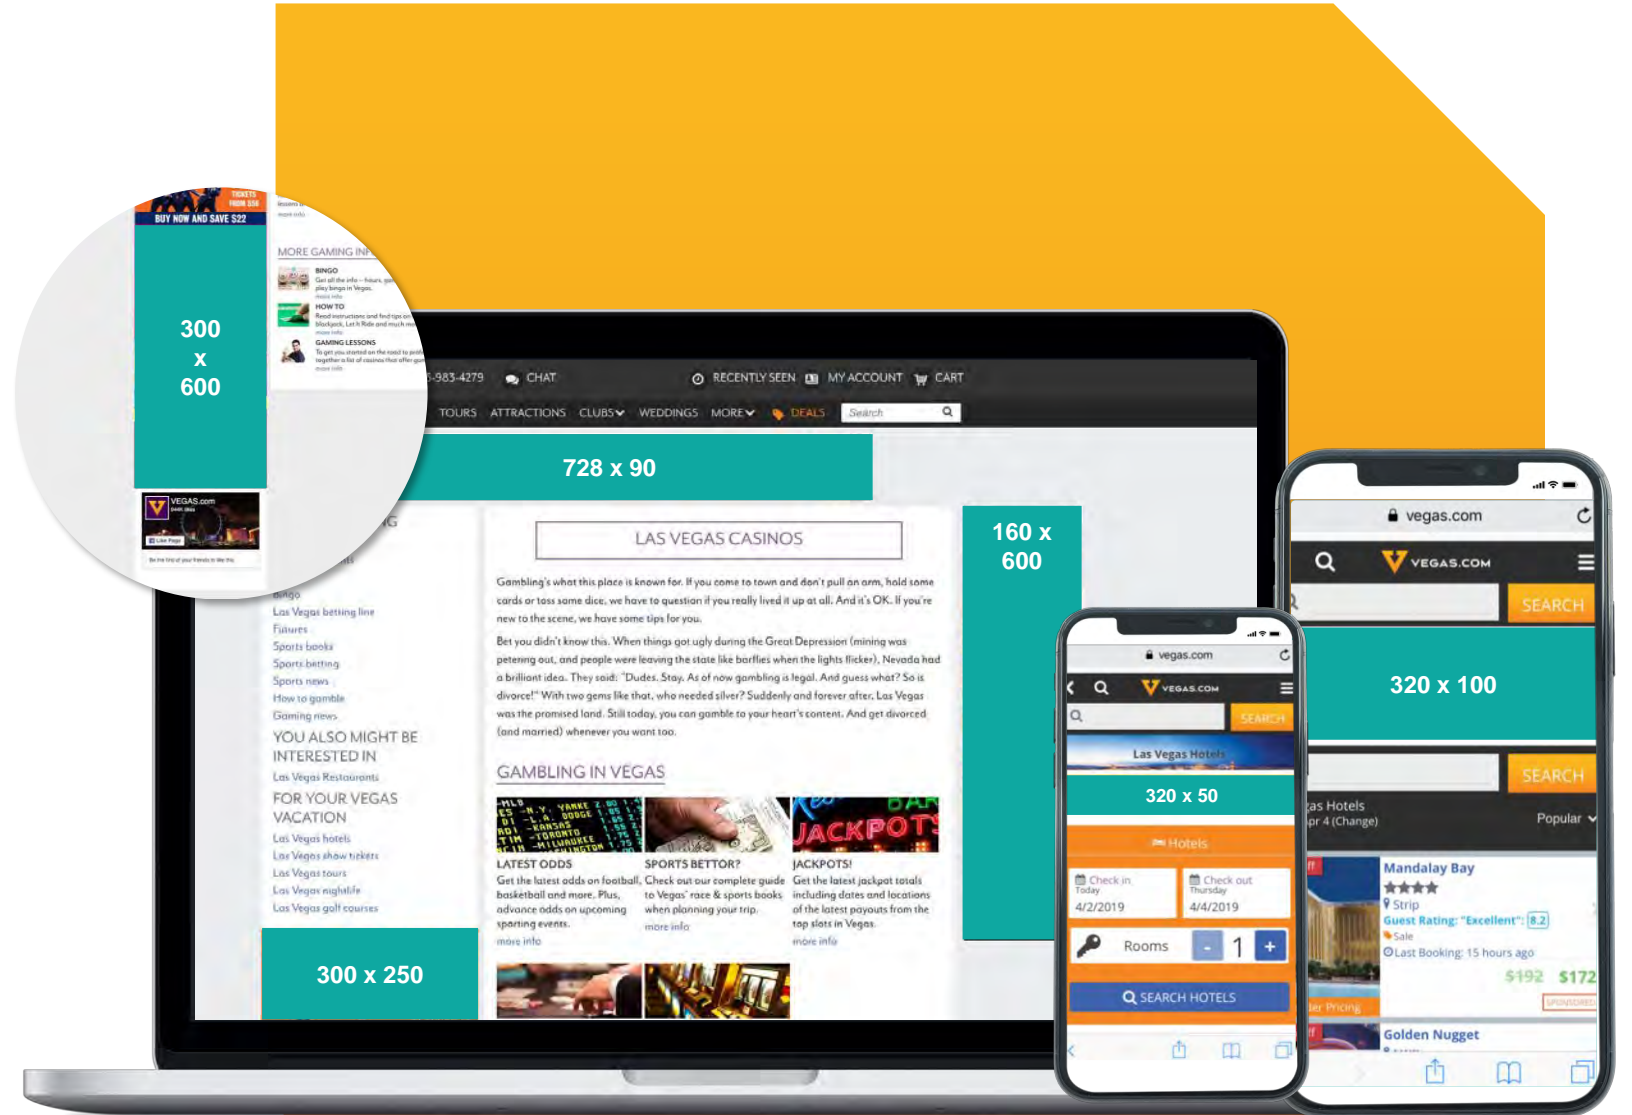

# Home Page Skin

Incorporate your imagery, logo, and brand message into a high impact page skin on Vegas.com home page. Skins can feature a designated clickable area.

Not available week of Cyber sale and Black Friday

# Home Page Tile

Promote your product by securing 1 of 9 home page tiles. Influence users navigation behavior as soon as they land on Vegas.com.

# Run of Site

Run of site placements randomly appear in any available ad unit, casting a broad net across the entire Vegas.com ecosystem.