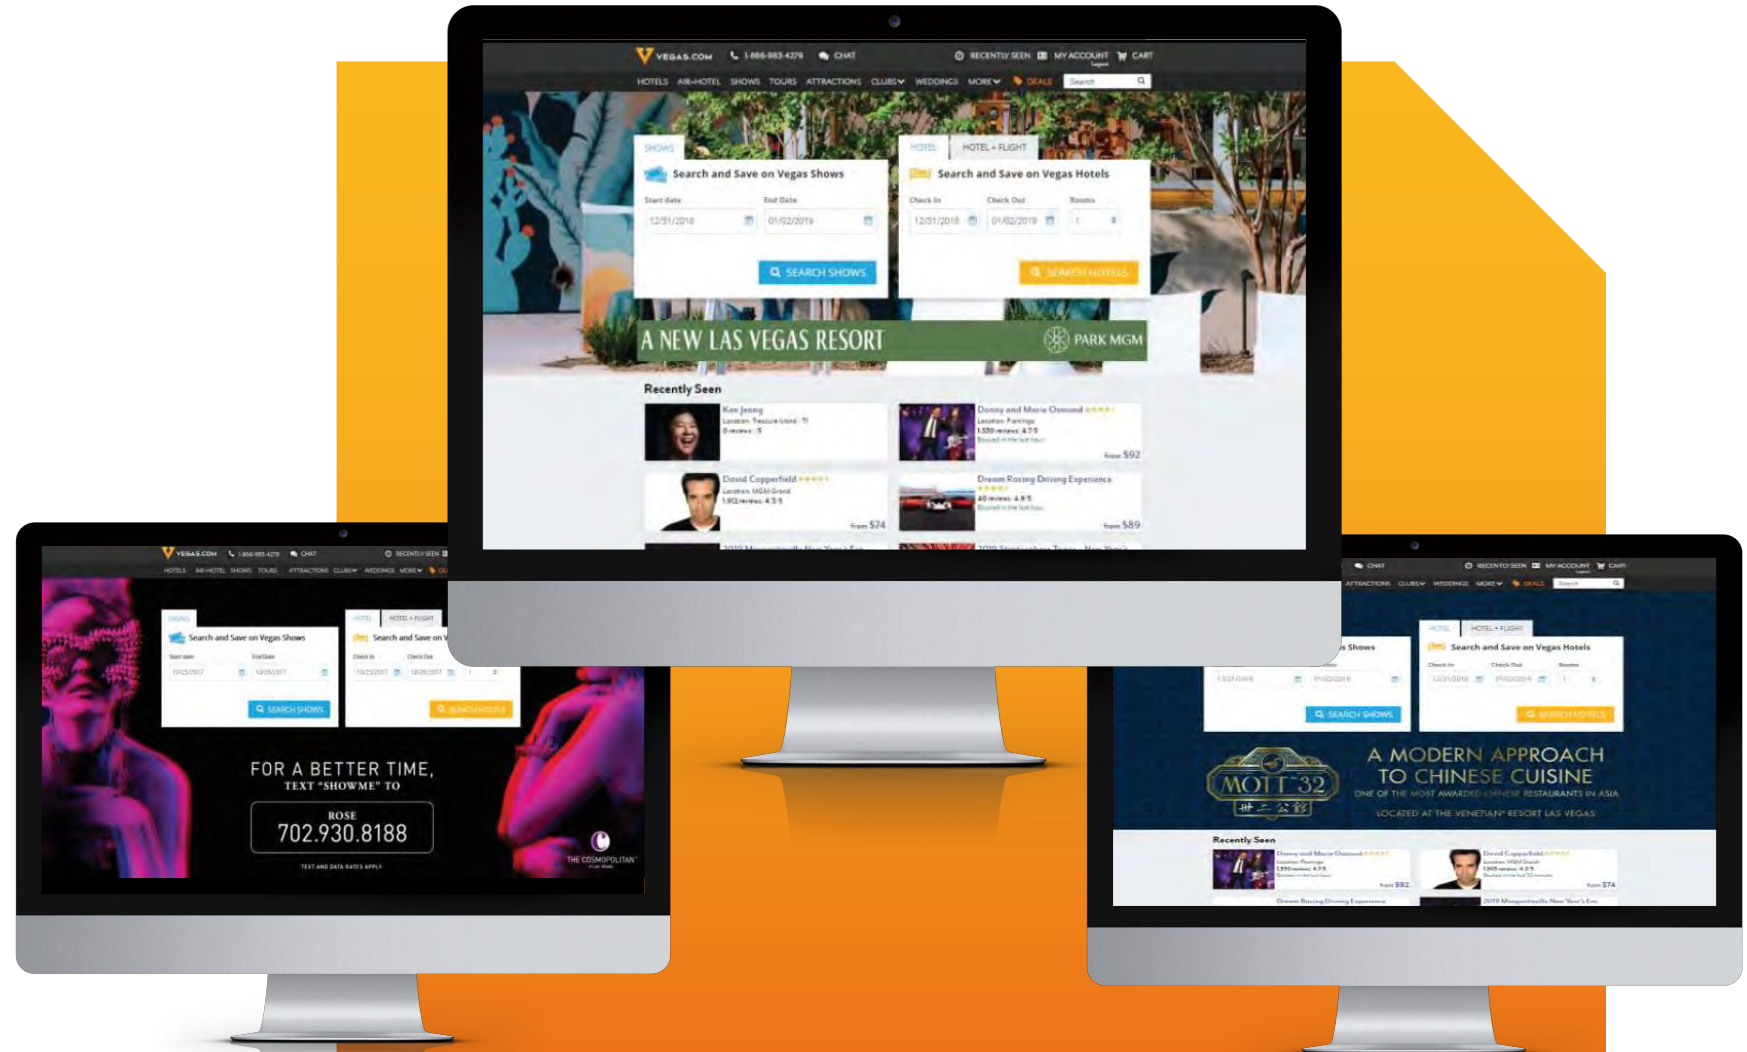

# Home Page Skin

Incorporate your imagery, logo, and brand message into a high impact page skin on Vegas.com home page. Skins can feature a designated clickable area.

Not available week of Cyber sale and Black Friday