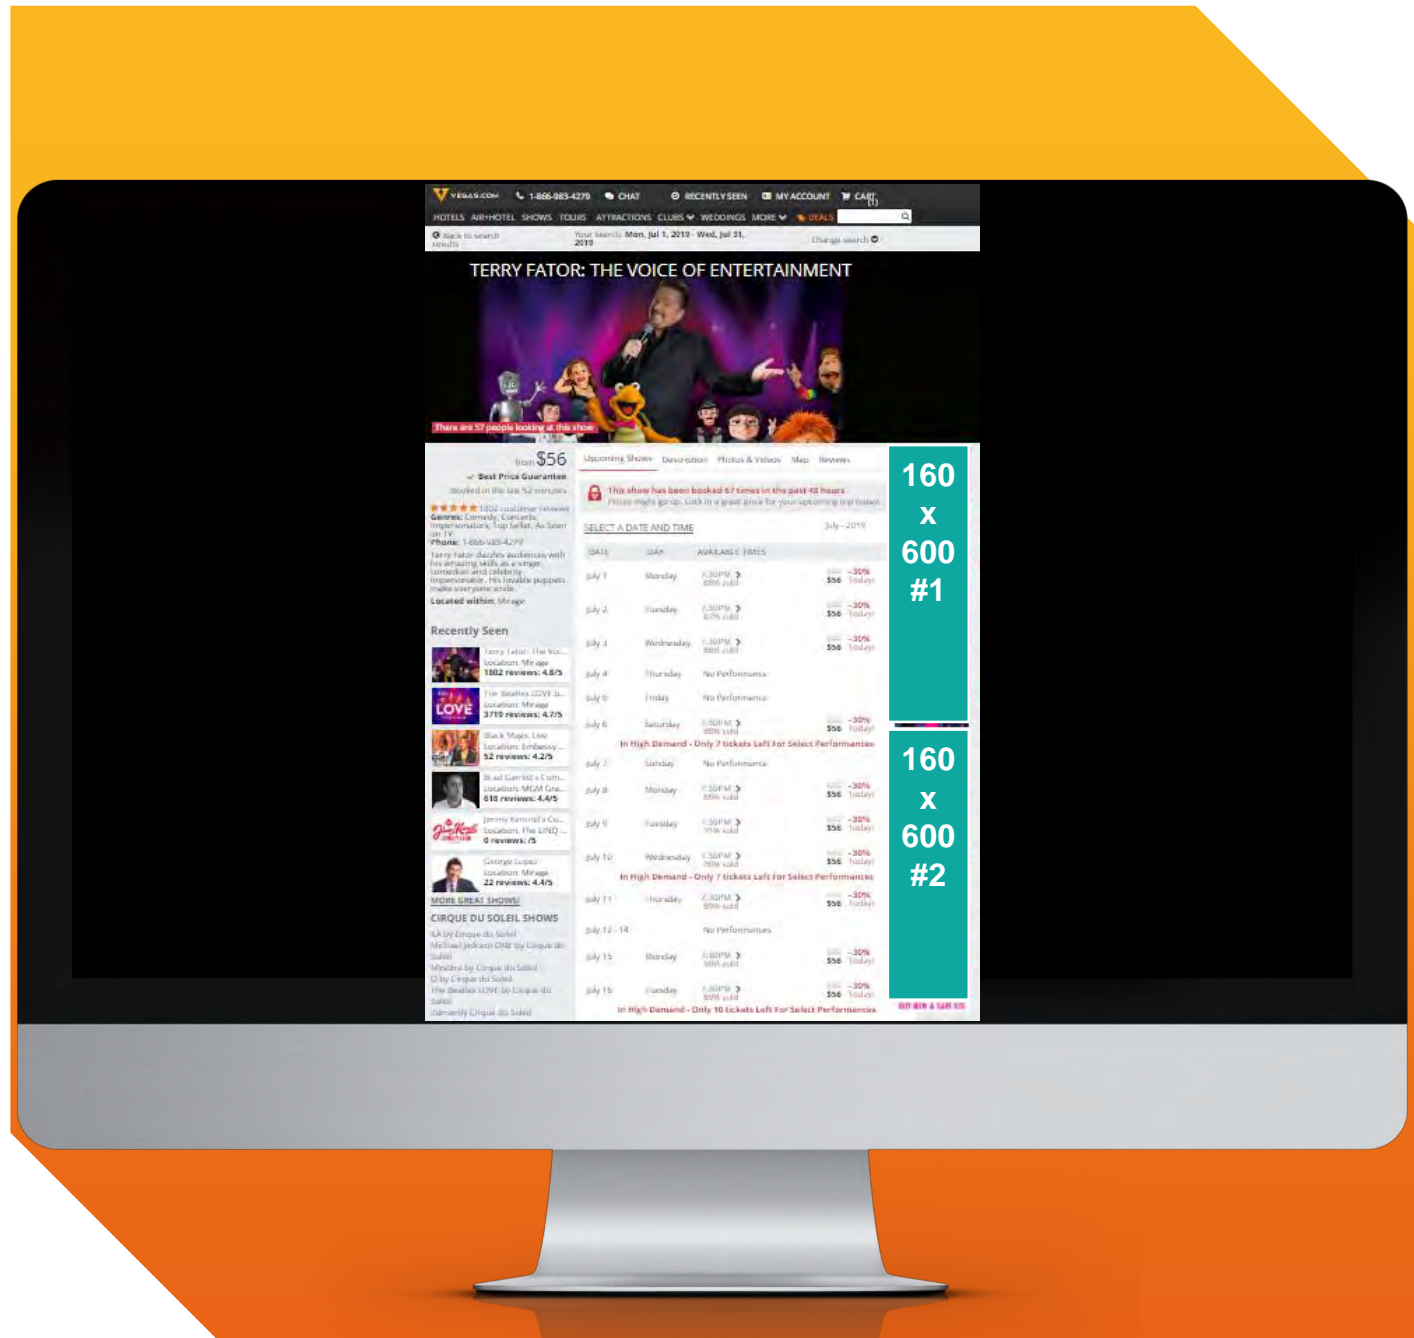

## AD UNIT SIZES

300x600 | 160x600 | 648x390  
SKIN 1000x350

# Product Details Page

AD UNIT SIZE  
160x600