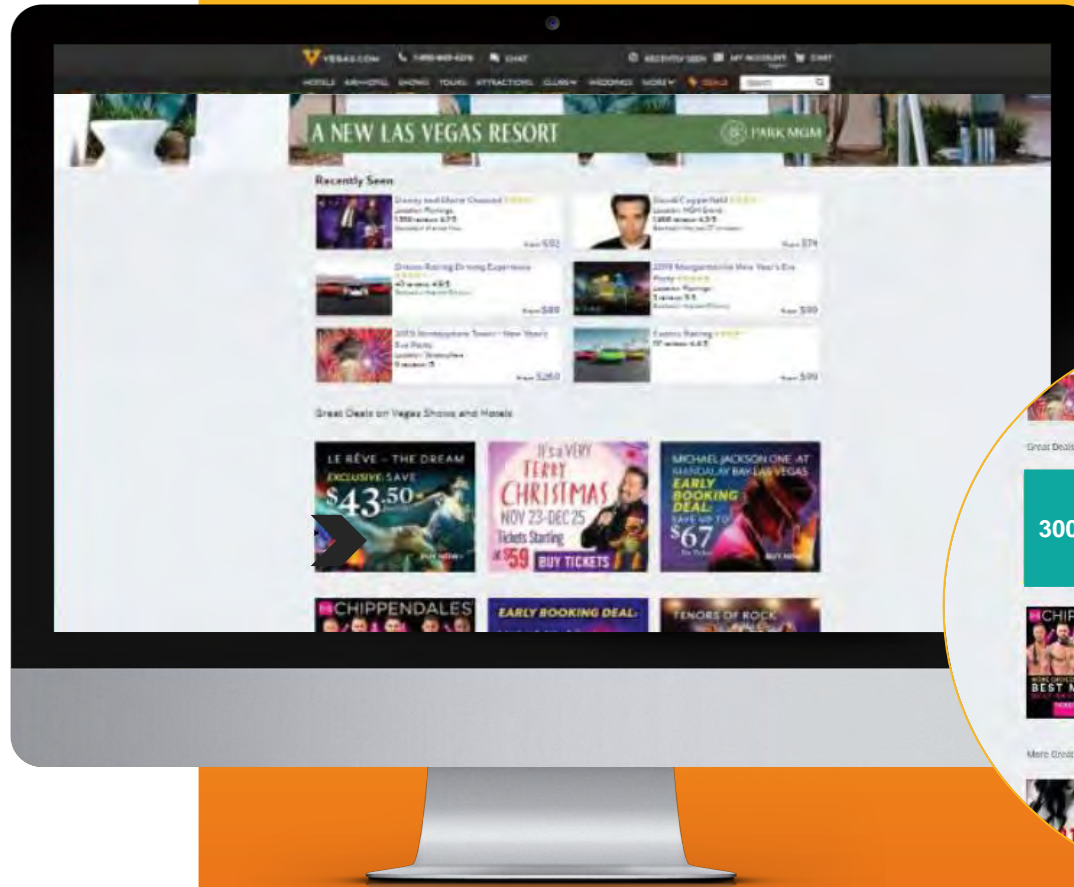

# Home Page Skin

Incorporate your imagery, logo, and brand message into a high impact page skin on Vegas.com home page. Skins can feature a designated clickable area.

Not available week of Cyber sale and Black Friday

# Home Page Tile

Promote your product by securing 1 of 9 home page tiles. Influence users navigation behavior as soon as they land on Vegas.com.