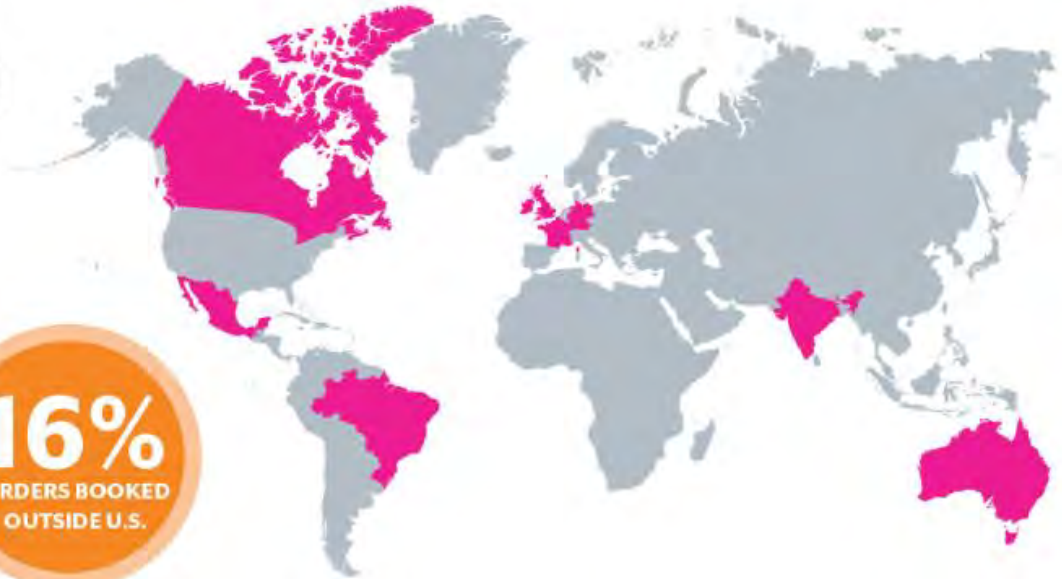

## LOCALE

**64%** OF CUSTOMERS IN  
DRIVE MARKET  
(WITHIN 400 MILES)

OF CUSTOMERS IN  
FLY MARKET

**36%**

## SOCIAL REACH

943K

260.5K

111K

\*DATA IS BASED ON SITE TRAFFIC

# TOP INTERNATIONAL MARKETS

1. CANADA
2. UNITED KINGDOM
3. MEXICO
4. AUSTRALIA
5. GERMANY
6. BRAZIL
7. INDIA
8. FRANCE
9. IRELAND

# TOP 10 STATES

- |               |               |
|---------------|---------------|
| 1. CALIFORNIA | 6. FLORIDA    |
| 2. NEVADA     | 7. ARIZONA    |
| 3. TEXAS      | 8. WASHINGTON |
| 4. ILLINOIS   | 9. COLORADO   |
| 5. NEW YORK   | 10. MICHIGAN  |