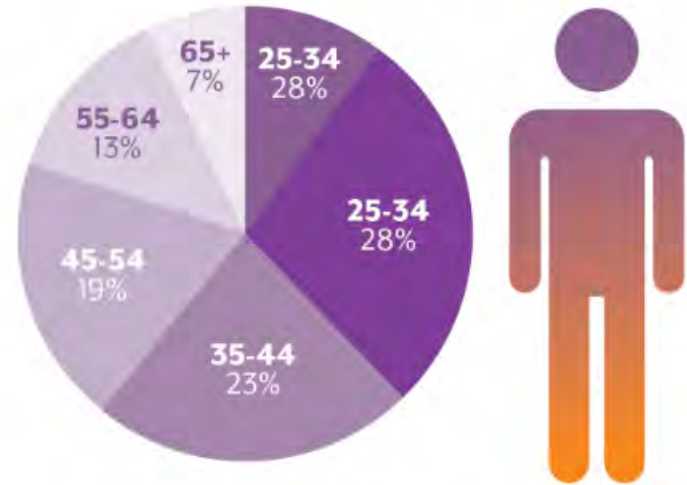

# RESTAURANTS MEDIA KIT

[VEGAS.COM](http://VEGAS.COM)

**CLICK HERE TO SEE WHY VEGAS.COM IS THE  
RIGHT MEDIA PARTNER FOR YOU**

A woman with long, voluminous curly hair is performing on a stage. She is wearing a black top and dark pants. The stage is illuminated with blue and purple lights. In the background, a large crowd of people is visible, many with their arms raised. The scene is set at night, with palm trees and buildings visible in the distance. The overall atmosphere is that of a high-energy concert or event.

# DEMOGRAPHICS

VEGAS.COM

## AGE