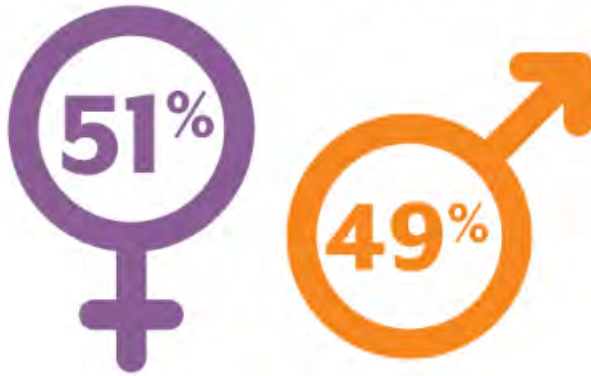

GENDER

AGE

SITE TRAFFIC

**17
MM**
MONTHLY
PAGE VIEWS

56%
MOBILE

36%
DESKTOP

8%
TABLET

LOCALE

64% OF CUSTOMERS IN
DRIVE MARKET
(WITHIN 400 MILES)

OF CUSTOMERS IN
FLY MARKET

36%

SOCIAL REACH

943K

260.5K

111K

*DATA IS BASED ON SITE TRAFFIC