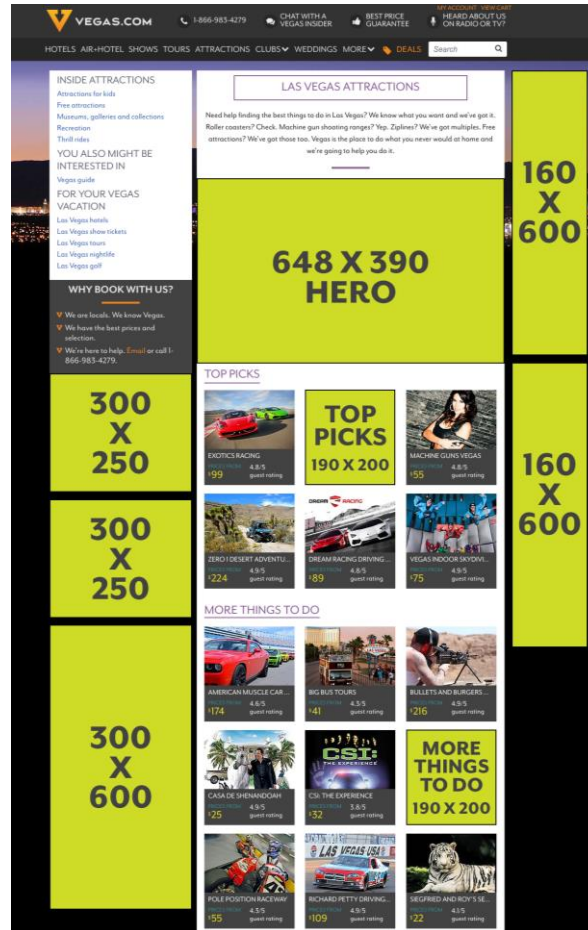

ATTRACTIONS MEDIA KIT

VEGAS.COM

ATTRACTIONS MAIN PAGE

ANNUAL PAGE VIEWS

DESKTOP
1.4 MM

MOBILE
1.3 MM

The following native placements have a desktop & mobile equivalent and are available to Vegas.com transactional partners only

- ✓ HERO
- ✗ ~~TOP PICKS~~ **SOLD OUT**
- ✓ MORE THINGS TO DO

ATTRACTIONS MAIN PAGE RATE CARD

PAGE	PLACEMENT	SHARE OF VOICE	MONTHLY RATE
2	DESKTOP 300 x 250 (POSITION #1)	25%	\$500
2	DESKTOP 300 x 250 (POSITION #2)	25%	\$450
2	DESKTOP 300 x 600	25%	\$750
2	DESKTOP 160 x 600 (POSITION #1)	25%	\$500
2	DESKTOP 160 x 600 (POSITION #2)	25%	\$450
2	MOBILE 320 x 100 (POSITION #1) LEADERBOARD SOLD OUT	25%	\$550
2	MOBILE 320 x 100 (#2)	25%	\$500
2	MOBILE 320 x 100 (#3) FOOTER	25%	\$450

THE FOLLOWING PLACEMENTS ARE AVAILABLE TO VEGAS.COM TRANSACTIONAL PARTNERS ONLY

2	HERO (POSITION #1 - #3)* <i>INCLUDES MOBILE EQUIVALENT</i>	20%	\$2,000
3	HERO (POSITION #4 - #5)* <i>INCLUDES MOBILE EQUIVALENT</i>	20%	\$1,500
2	TOP PICKS (MAX 6 PLACEMENTS)* SOLD OUT	100%	\$2,000
2	MORE THINGS TO DO (ALPHABETICALLY LISTED)* <i>INCLUDES MOBILE EQUIVALENT</i>	100%	\$1,000