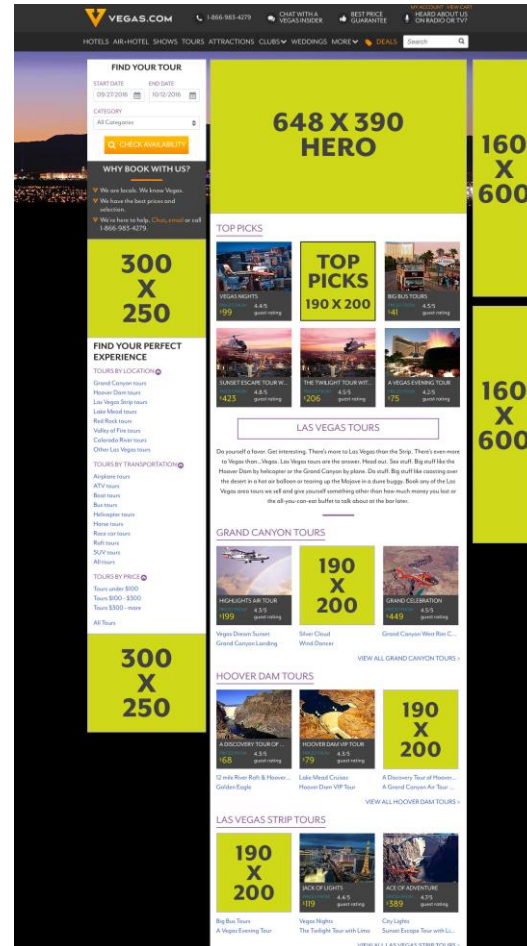

160 X 600

ATTRACTIONS FOR KIDS RATE CARD

PAGE	PLACEMENT	SHARE OF VOICE	MONTHLY RATE
4	728x90	100%	\$500
4	300 x 250 (POSITION #1)	100%	\$450
4	300x250 (POSITION #2)	100%	\$400
4	160X600 (POSITION #1)	100%	\$450
4	160X600 (POSITION #2)	100%	\$400
4	300X250 (MIDDLE COLUMN – LEFT SIDE)	100%	\$400
4	300X250 (MIDDLE COLUMN – RIGHT SIDE)	100%	\$400
4	MOBILE 320X100 (POSITION #1)	100%	\$500
4	MOBILE 320X100 (POSITION #2)	100%	\$400

TOUR PAGE MEDIA KIT

[VEGAS.COM](https://www.vegas.com)

TOURS MAIN PAGE

The following native placements have a desktop & mobile equivalent and are available to Vegas.com transactional partners only

- ✓ HERO
- ✓ TOP PICKS
- ✓ TOUR CATEGORIES

ANNUAL PAGE VIEWS

DESKTOP	MOBILE
535,000	136,000

TOURS RATE CARD

PAGE	PLACEMENT	SHARE OF VOICE	MONTHLY RATE
7	DESKTOP 300 X 250 (POSITION #1)	25%	\$550
7	DESKTOP 300 X 250 (POSITION #2)	25%	\$500
7	DESKTOP 300 X 600	25%	\$850
7	160 X 600 (1)	25%	\$500
7	160 X 600 (2)	25%	\$450
7	320 X 100 (LEADERBOARD)	25%	\$550
7	320 X 50 (#1)	25%	\$500