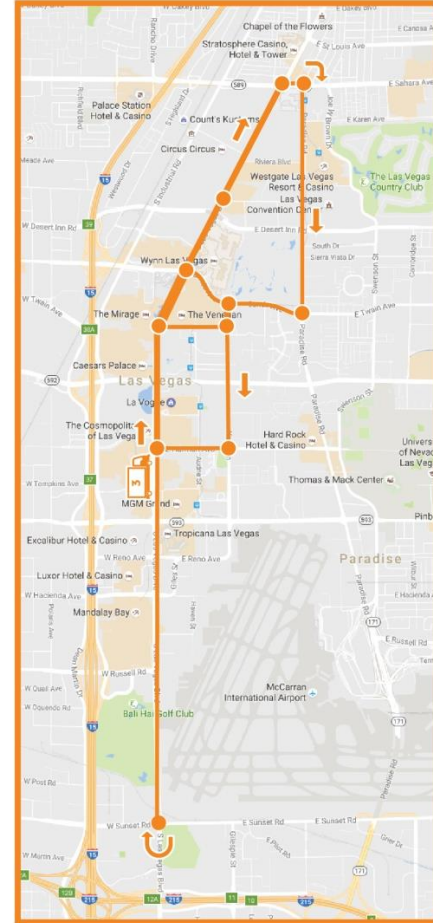

~ Outdoor Advertising Association of America | 2015
‘New Study Highlights Effectiveness of Digital Billboards’

AD DISPLAY INFO

- 10 ROTATIONAL SPOTS AVAILABLE PER TRUCK
- EACH SPOT PLAYS FOR 10 SECONDS
(or longer as ads rotate when vehicle is at a complete stop)
- AD DISPLAYS ON ALL 3 SIDES AT ONCE
- ROTATE UP TO 3 CREATIVES PER SPOT
- SELECT THE (1) ROUTE OF YOUR CHOICE
- TRUCK OPERATIONAL HOURS: 10AM - 11PM
- BUYOUTS AVAILABLE

TRUCK ROUTE MAPS

EVERYDAY RUN

LV CONVENTION CENTER

SANDS CONVENTION CENTER

Turn by turn routes available upon request

RATE CARD

RATES ARE PER WEEK AND PER (1) ROTATIONAL SPOT

1-3 WEEKS.....\$950

4-10 WEEKS.....\$850

11+ WEEKS.....\$700

1 ROTATIONAL SPOT = 3 SIDE SIMULTANEOUS DISPLAY

MAX 10 SPOTS PER TRUCK

Available Reporting: Daily impressions served

For more info email advertising@vegas.com