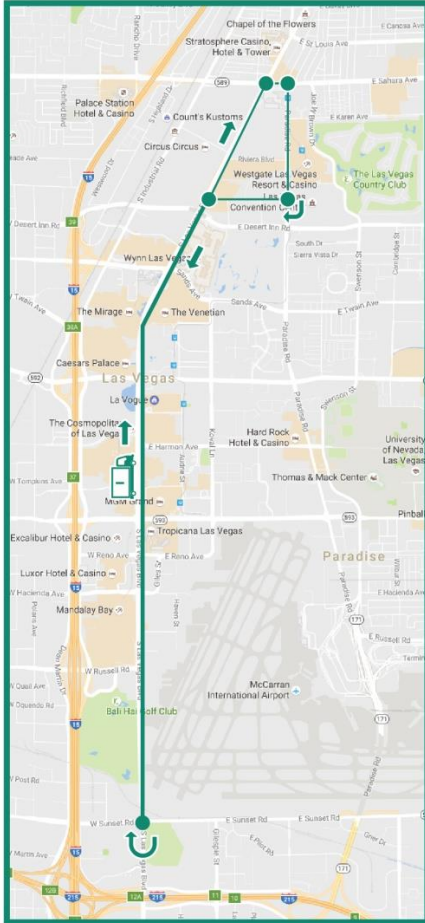

~ Outdoor Advertising Association of America | 2015
‘New Study Highlights Effectiveness of Digital Billboards’

AD DISPLAY INFO

- 10 ROTATIONAL SPOTS AVAILABLE PER TRUCK
- EACH SPOT PLAYS FOR 10 SECONDS
(or longer as ads rotate when vehicle is at a complete stop)
- AD DISPLAYS ON ALL 3 SIDES AT ONCE
- ROTATE UP TO 3 CREATIVES PER SPOT
- SELECT THE (1) ROUTE OF YOUR CHOICE
- TRUCK OPERATIONAL HOURS: 10AM - 11PM
- BUYOUTS AVAILABLE

TRUCK ROUTE MAPS

EVERYDAY RUN

LV CONVENTION CENTER

SANDS CONVENTION CENTER

Turn by turn routes available upon request

RATE CARD

RATES ARE PER WEEK AND PER (1) ROTATIONAL SPOT

1-3 WEEKS.....\$950

4-10 WEEKS.....\$850

11+ WEEKS.....\$700

1 ROTATIONAL SPOT = 3 SIDE SIMULTANEOUS DISPLAY

MAX 10 SPOTS PER TRUCK

Available Reporting: Daily impressions served

For more info email advertising@vegas.com