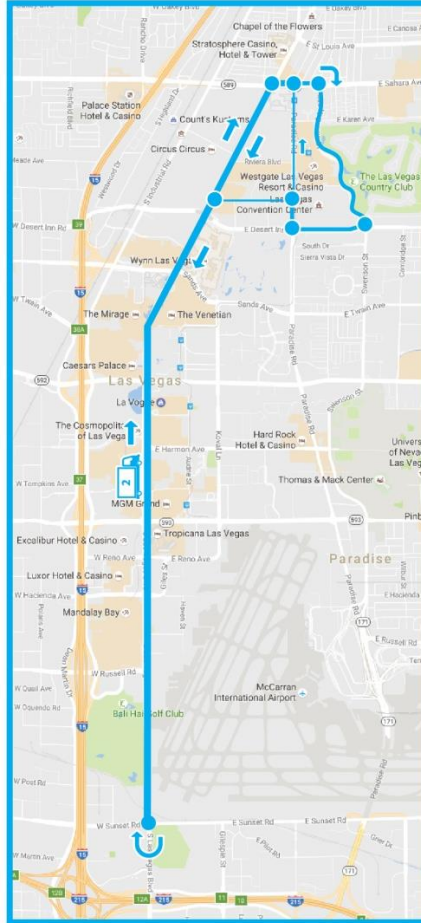

~ Outdoor Advertising Association of America | 2015
‘New Study Highlights Effectiveness of Digital Billboards’

AD DISPLAY INFO

- 10 ROTATIONAL SPOTS AVAILABLE PER TRUCK
- EACH SPOT PLAYS FOR 10 SECONDS
(or longer as ads rotate when vehicle is at a complete stop)
- AD DISPLAYS ON ALL 3 SIDES AT ONCE
- ROTATE UP TO 3 CREATIVES PER SPOT
- SELECT THE (1) ROUTE OF YOUR CHOICE
- TRUCK OPERATIONAL HOURS: 10AM - 11PM
- BUYOUTS AVAILABLE

~ Outdoor Advertising Association of America | 2015
‘New Study Highlights Effectiveness of Digital Billboards’

AD DISPLAY SPECS

SIDES: 1120 pixels x 480 pixels

BACK: 360 pixels x 440 pixels

RESOLUTION: 6500 NIT

TRUCK ROUTE MAPS

EVERYDAY RUN

LV CONVENTION CENTER

SANDS CONVENTION CENTER

Turn by turn routes available upon request

RATE CARD

RATES ARE PER WEEK AND PER (1) ROTATIONAL SPOT

1-3 WEEKS.....\$950

4-10 WEEKS.....\$850

11+ WEEKS.....\$700

1 ROTATIONAL SPOT = 3 SIDE SIMULTANEOUS DISPLAY

MAX 10 SPOTS PER TRUCK

Available Reporting: Daily impressions served

For more info email advertising@vegas.com